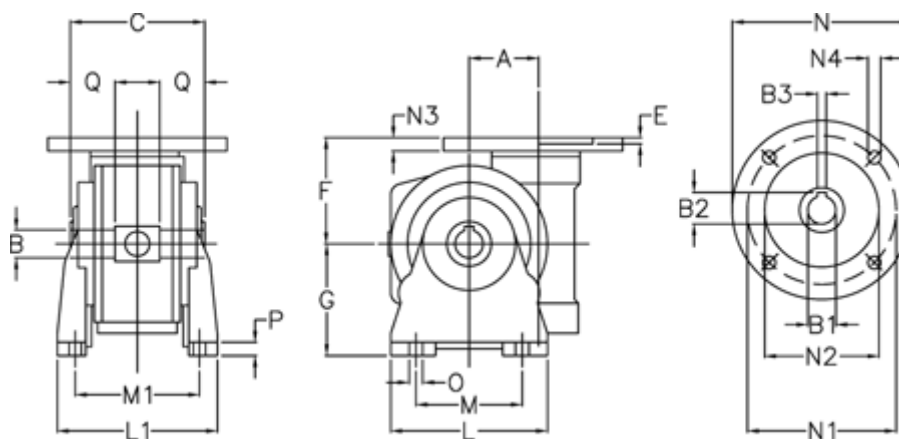

Data Sheet

Article number: 3902049028332
Description: Worm gear
VF 49-V-28-80B5

Measures

A	= 49.5	G	= 82	N3	= 10
B	= 25 H7	L	= 110	N4	= 11.5
B1 E7	= 19	L1	= 124	O	= 8.5
B2	= 21.8	M	= 63	P	= 12
B3 H9	= 6	M1	= 98.5	Q	= 22.5
C	= 82	N	= 200		
E	= 3	N1	= 165		
F	= 70	N2	= 130		